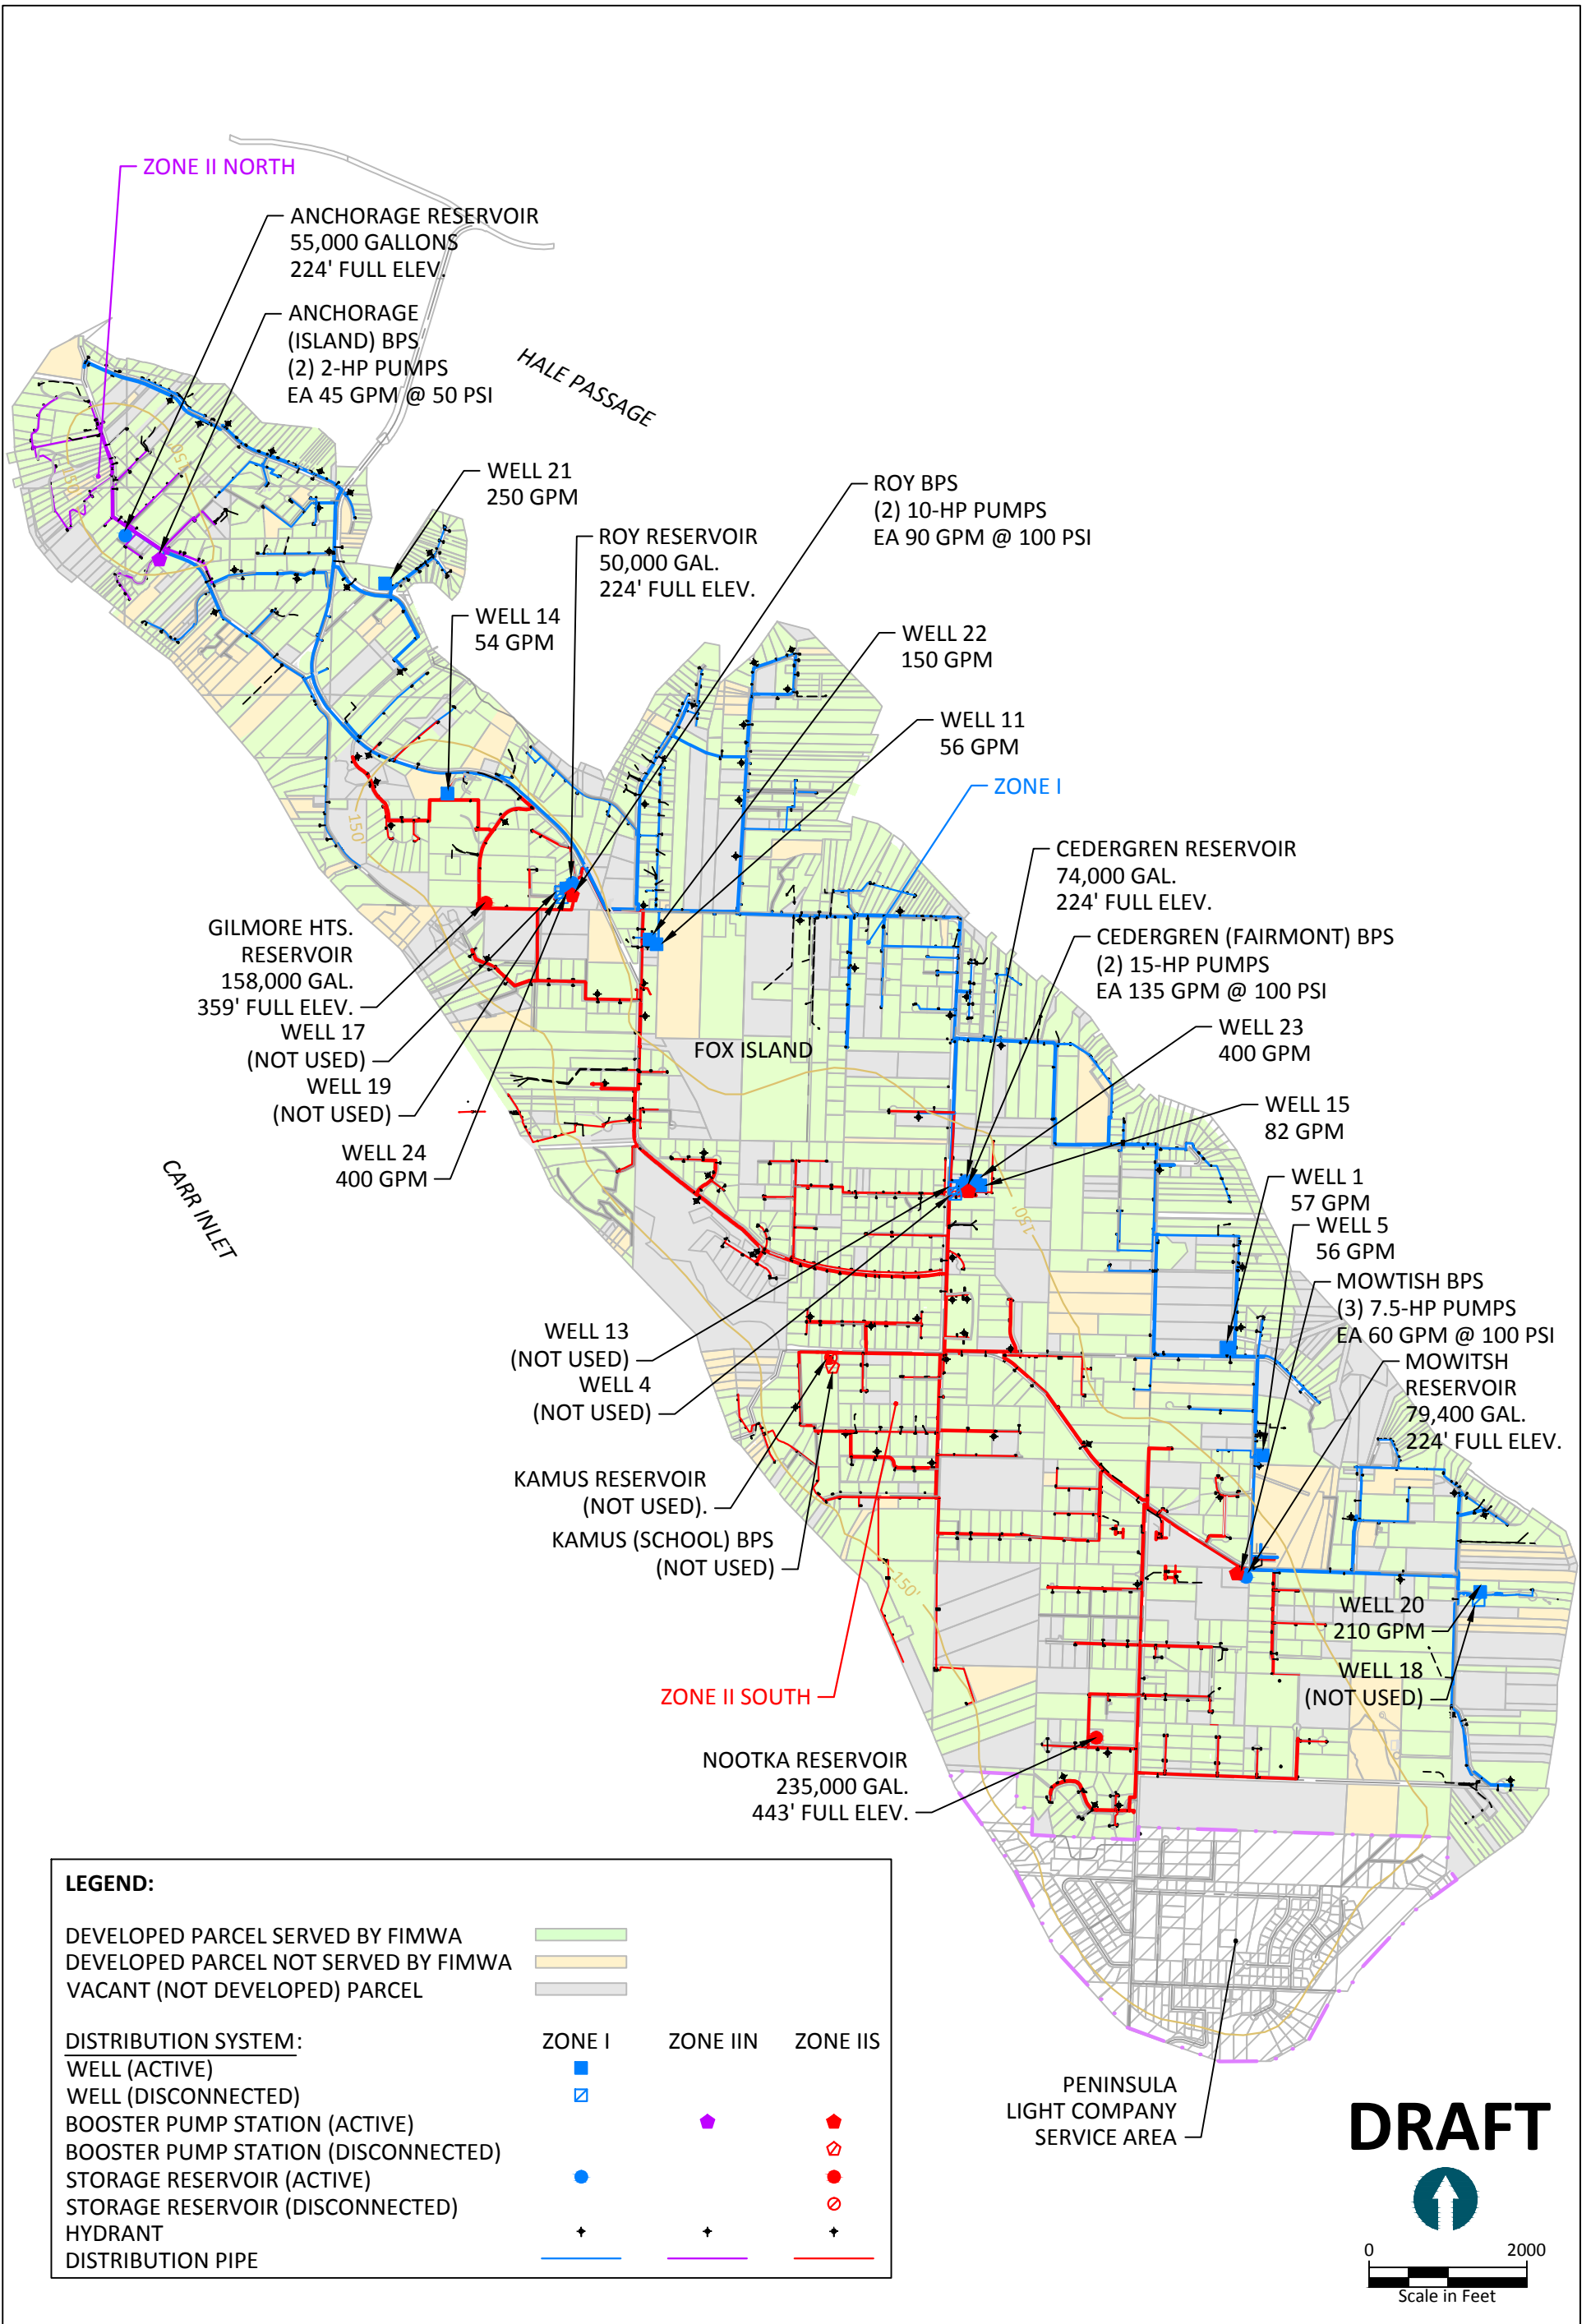

L:\Company Shared Folders\Projects\FIMWA\Water System Plan Update 2011\CAD\10050301-RP-002 EXISTING SYSTEM MAP.dwg, FIGURE 2
 Feb 11, 2011 2:51pm drice

Figure 2
 Existing Water System Map
 Water System Plan
 Fox Island Mutual Water Association